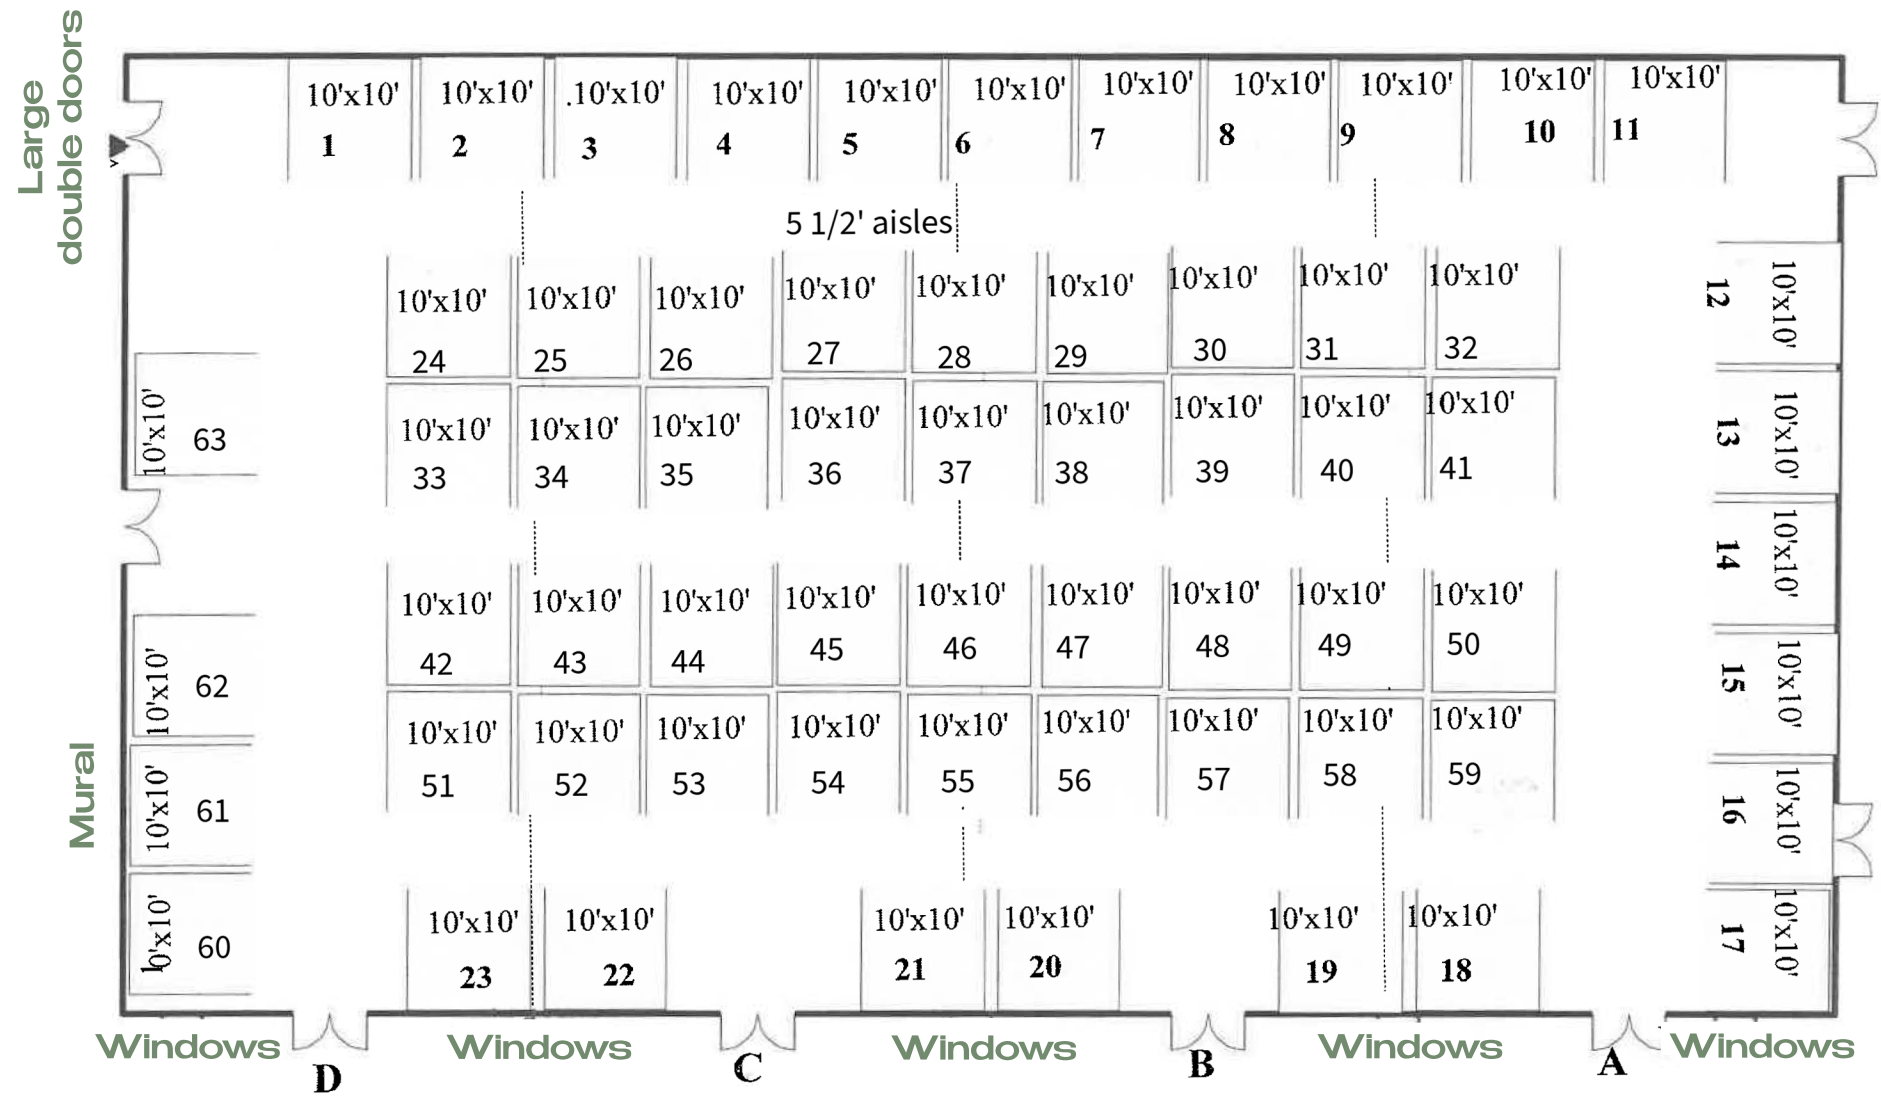

**Big Cedar Lodge**  
**Grandview Ballroom A, B, C & D**  
 10,974 sq. ft.

Pre-Function Space